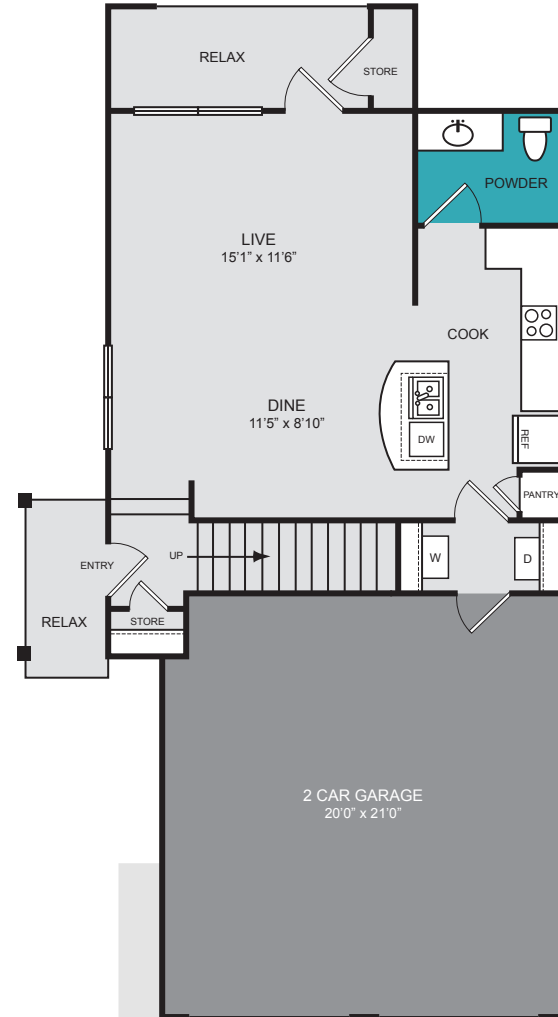

The Palomar

Two Bedroom
Two and One Half Bath
Two-Car Garage

1,316 Sq. Ft.

UPPER LEVEL

LOWER LEVEL